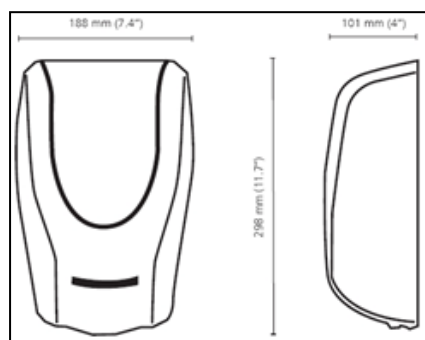

Dimensions

width: approx. 188 mm, height: approx. 298 mm, depth: approx. 101 mm

Packaging

The dispenser NEPTUNE TOUCHLESS is available as single unit in a cardboard box, incl. wall-mounting material. For using the touch-free dispenser, 4 batteries (Type C, 1,5V) are needed, which are NOT included in the delivery.